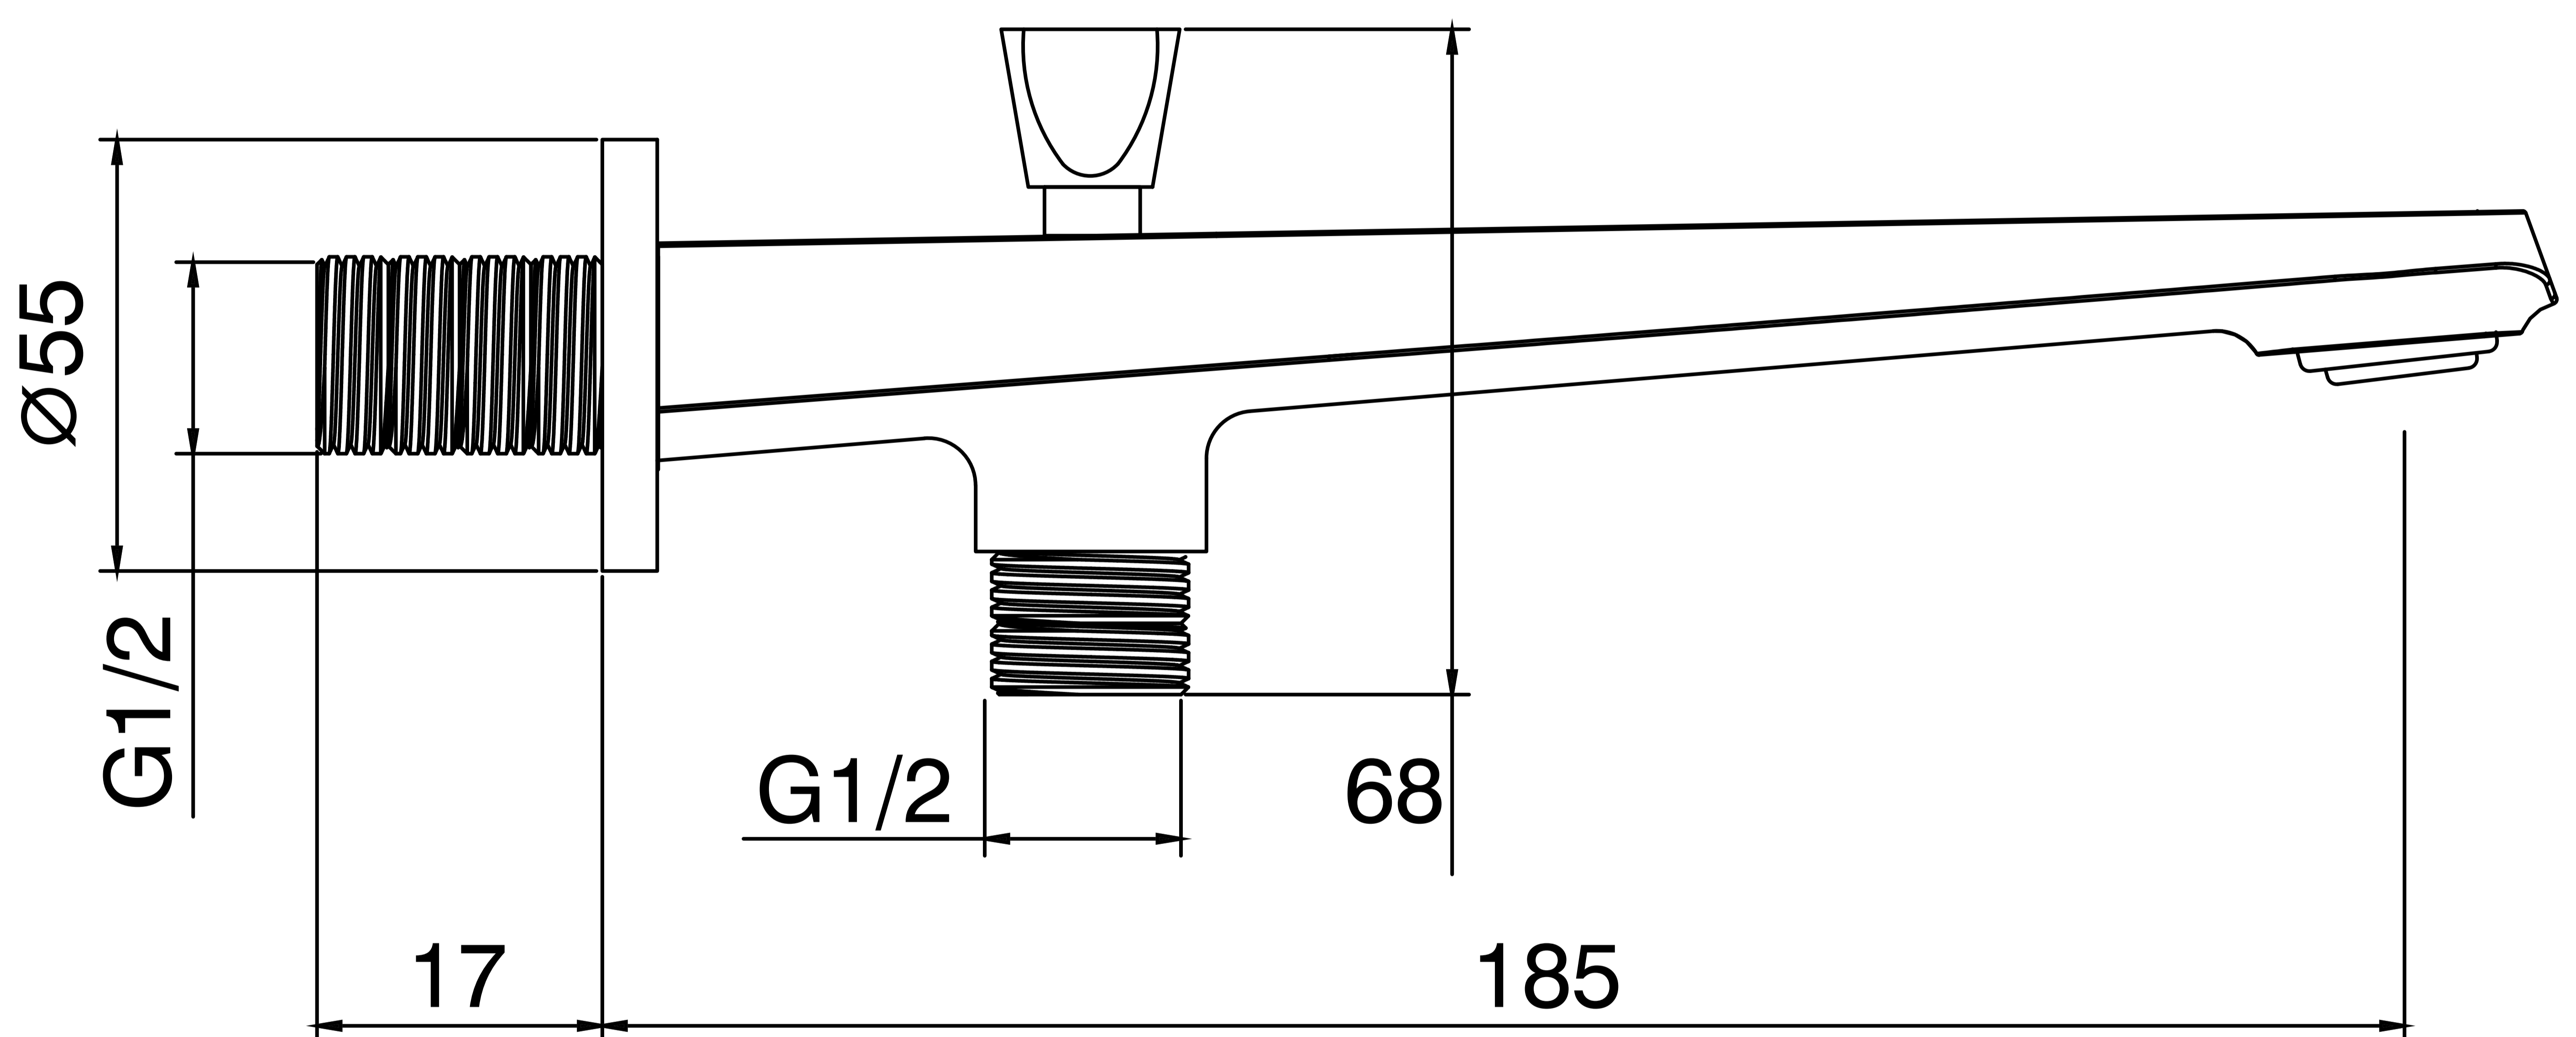

# Brass Button Spout

Product Code : **2565**

Technical Drawing

All dimension are in **mm**